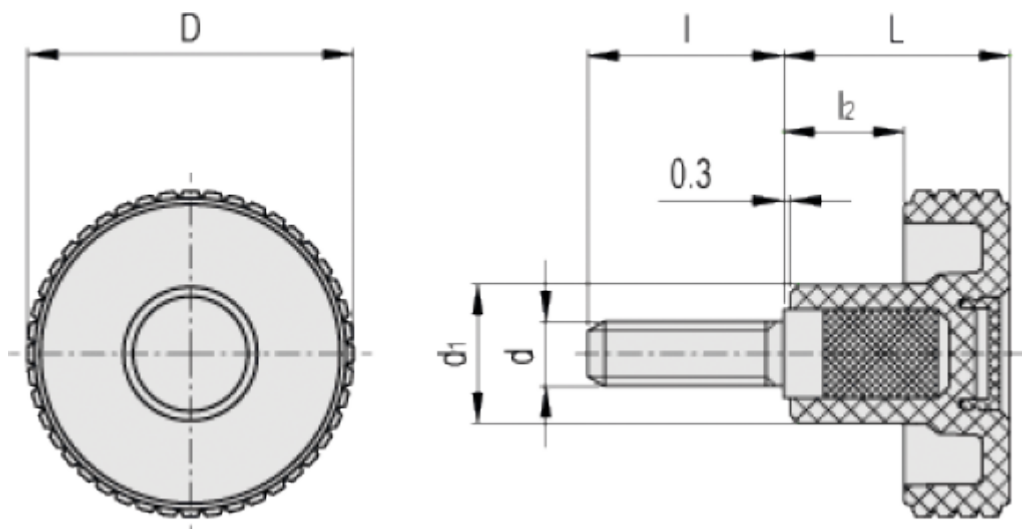

Data Sheet

Article number: 23020343615

Description: E+G Knurled knob MBT.40 p-M6x40-C5, Blue

Measures

D = 39.5

d1 = 17

d6g = M6

L = 26.5

l = 40

l2 = 12.5